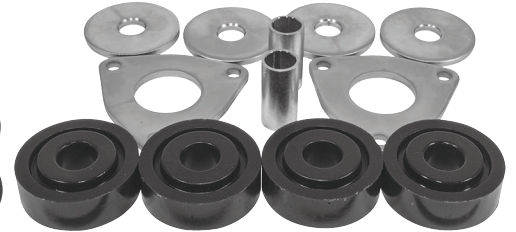

Bush Set Contents

Defender - 1999 - 2007

DC7008 / DC7108

NTC6781PY - 1 EA

FRONT RADIUS ARM TO AXLE

NRC4514PY - 1 EA

FRONT RADIUS ARM TO CHASSIS

ANR3410PY - 1 EA

FRONT PANHARD ROD

RBX101340PY - 1 EA

FRONT PANHARD ROD

NTC1772PY - 1 EA

REAR LOWER LINK ARM TO AXLE

STC618PY - 1 EA

MOUNTING LOWER LINK TO CHASSIS

NTC1773PY - 1 EA

REAR UPPER LINK MOUNTING

NRC5593PY - 1 EA

SHOCK ABSORBER

552818PY - 2 EA

SHOCK ABSORBER

552819PY - 2 EA

SHOCK ABSORBER

RNF100090PY - 1 EA