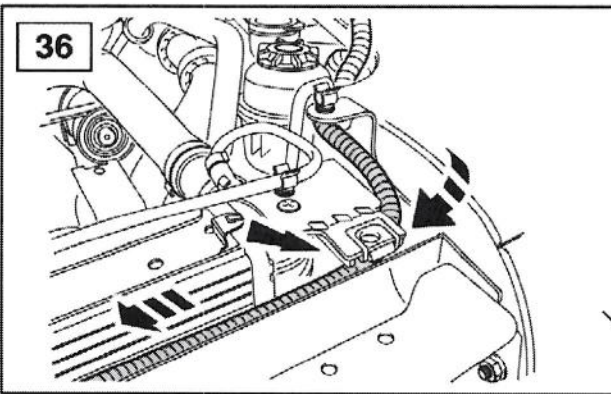

Fitting Instructions

Defender SVX style lights & grille