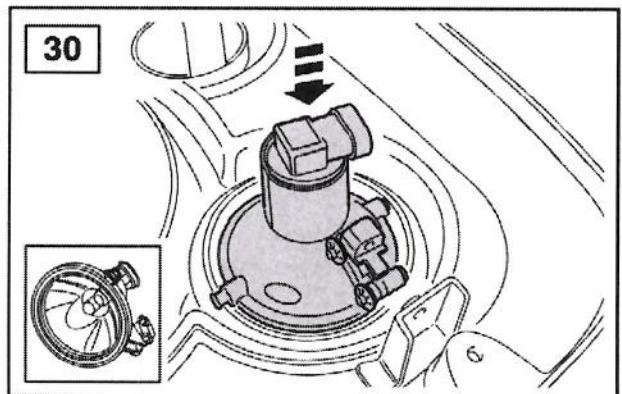

Fitting Instructions

Defender SVX style lights & grille