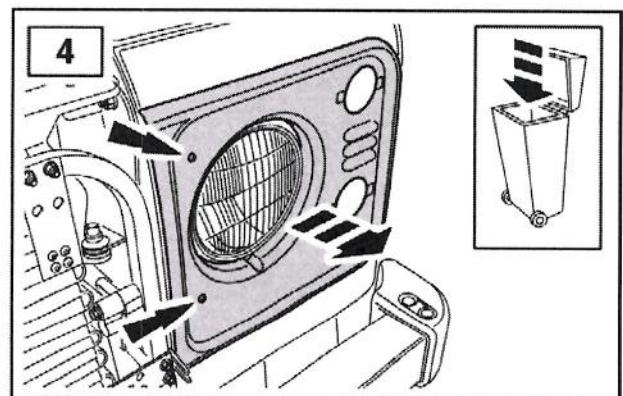

Fitting Instructions

Defender SVX style lights & grille