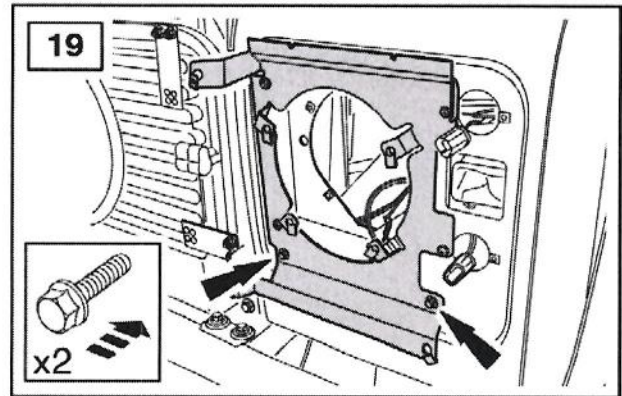

Fitting Instructions

Defender SVX style lights & grille