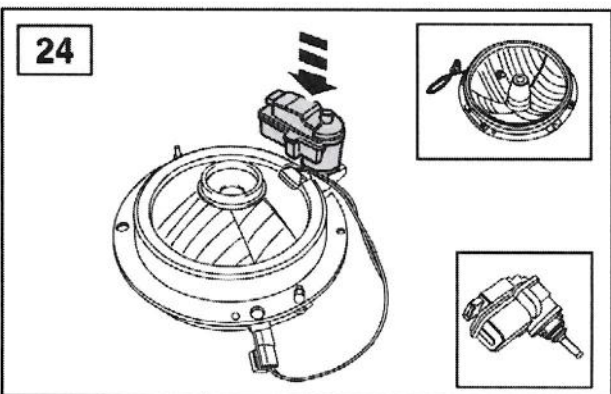

Fitting Instructions

Defender SVX style lights & grille