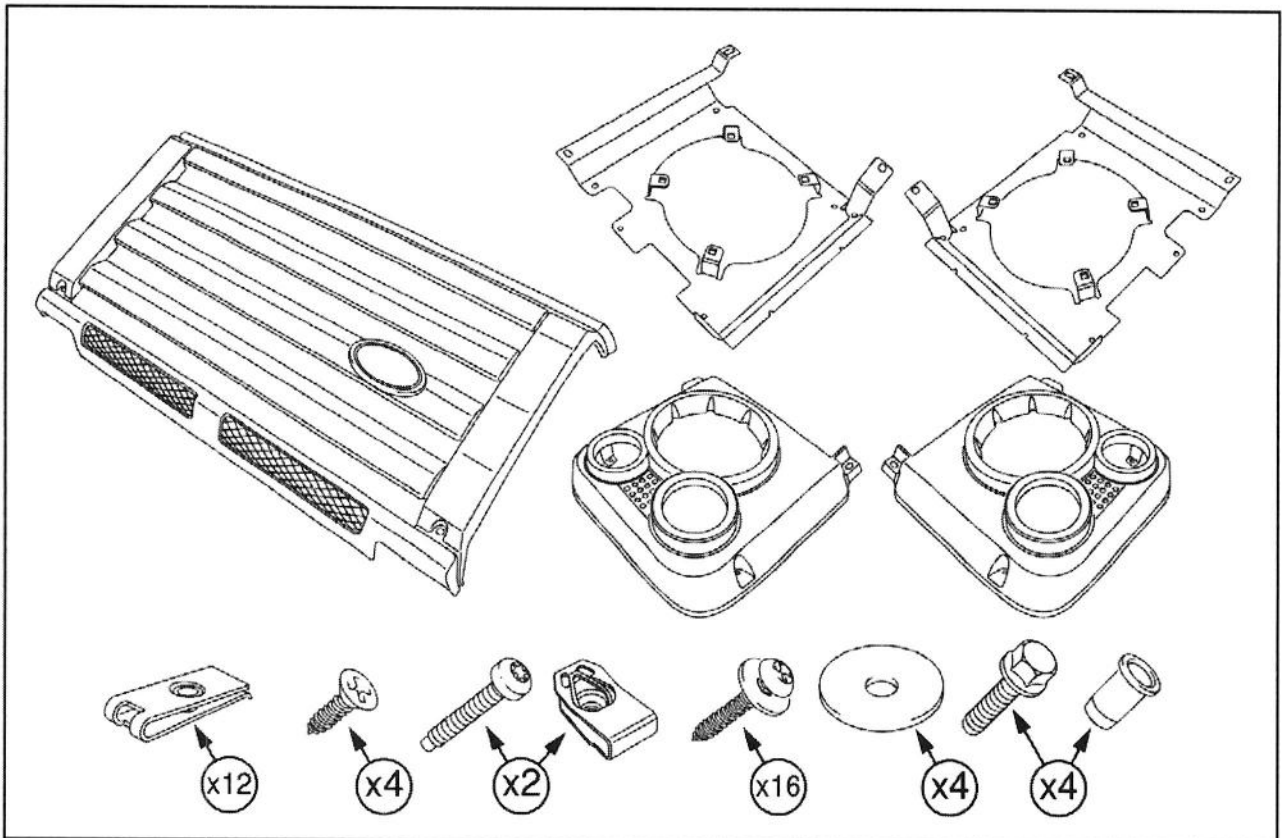

FITTING INSTRUCTIONS

> Defender SVX style lights & grille

VPLDV0001 & LR008361

Fitting Instructions

Defender SVX style lights & grille

Fitting Instructions

Defender SVX style lights & grille

Instructions are the same for both sides of the vehicle.