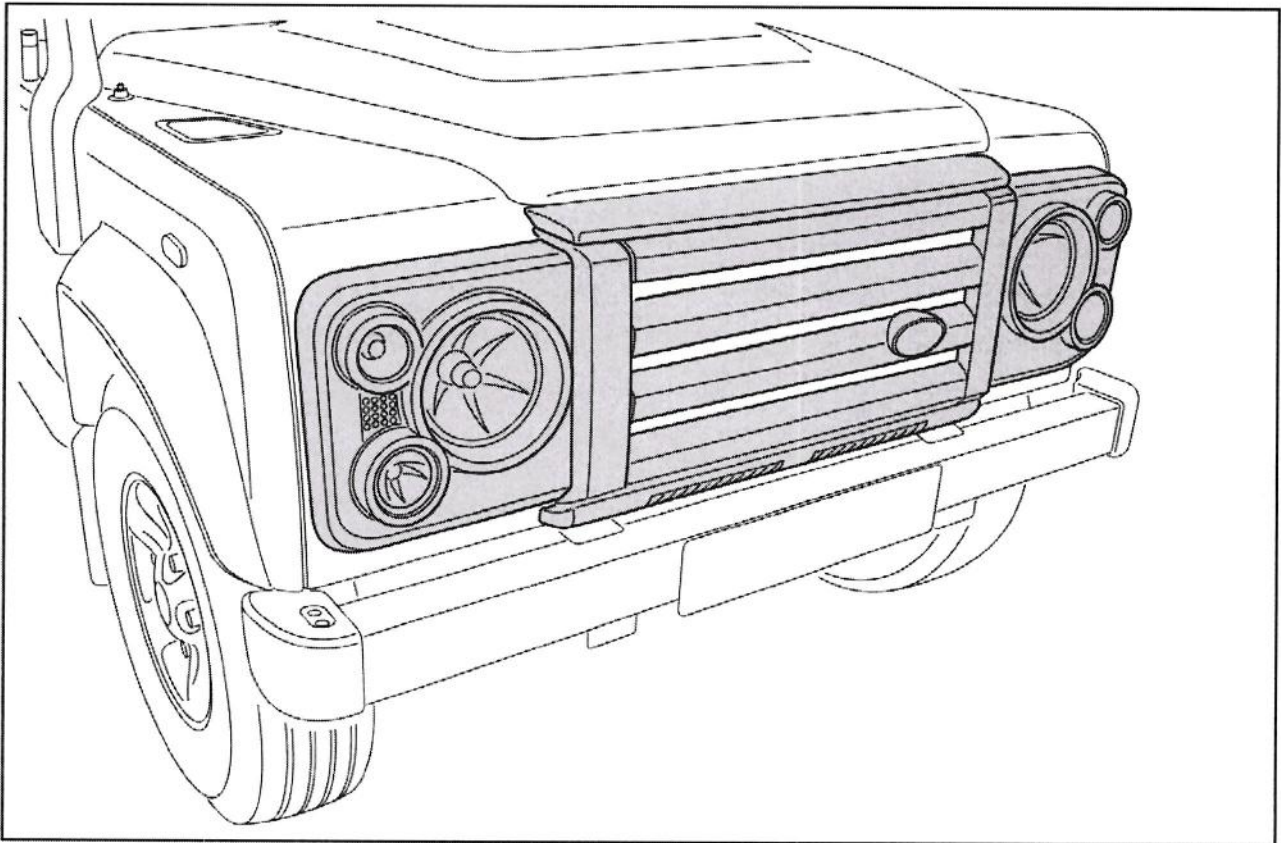

FITTING INSTRUCTIONS

> Defender SVX style lights & grille

VPLDV0001 & LR008361

Fitting Instructions

Defender SVX style lights & grille

Fitting Instructions

Defender SVX style lights & grille

Instructions are the same for both sides of the vehicle.