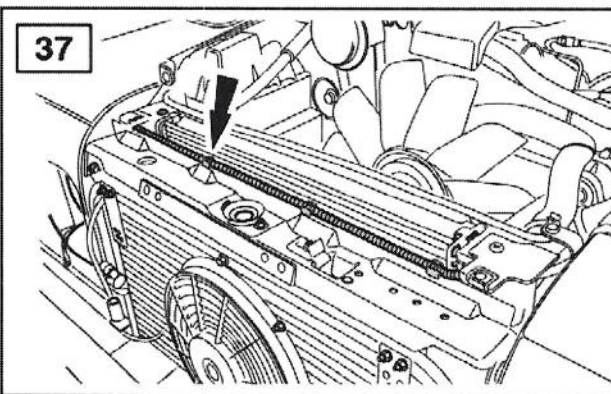

Fitting Instructions

Defender SVX style lights & grille