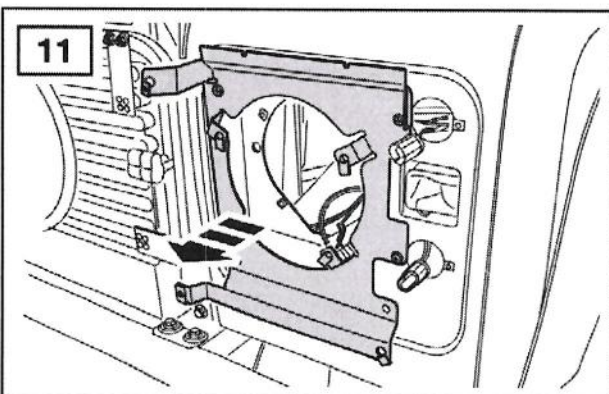

Fitting Instructions

Defender SVX style lights & grille