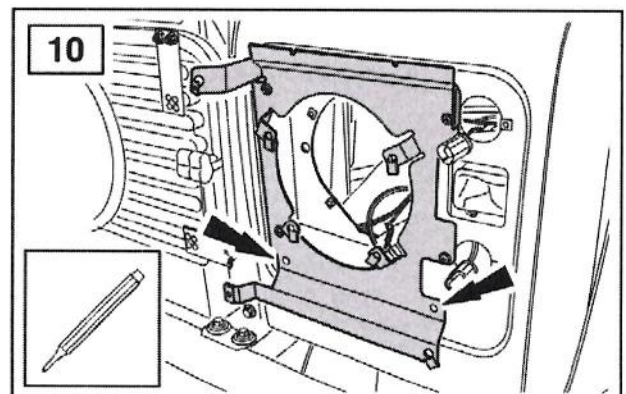

Fitting Instructions

Defender SVX style lights & grille