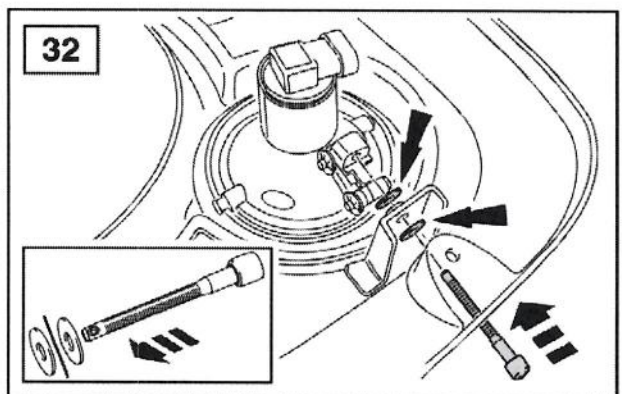

Fitting Instructions

Defender SVX style lights & grille