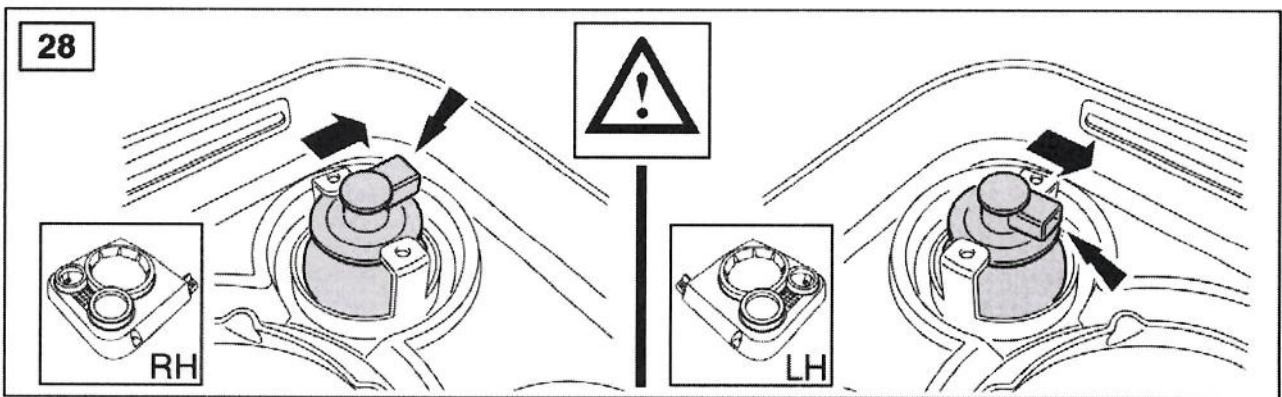

Fitting Instructions

Defender SVX style lights & grille