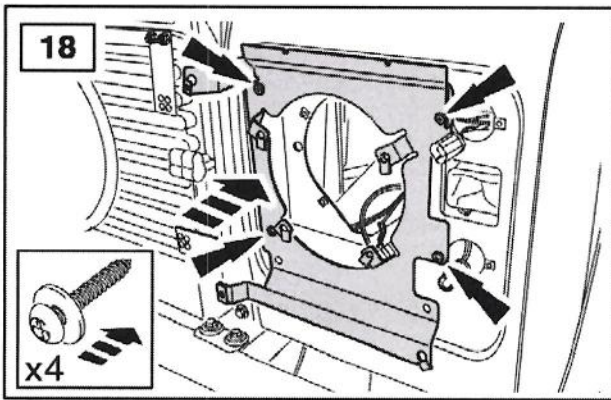

FITTING INSTRUCTIONS

> Defender SVX style lights & grille

VPLDV0001 & LR008361

Fitting Instructions

Defender SVX style lights & grille

Fitting Instructions

Defender SVX style lights & grille

Instructions are the same for both sides of the vehicle.

Fitting Instructions

Defender SVX style lights & grille

Fitting Instructions

Defender SVX style lights & grille

Fitting Instructions

Defender SVX style lights & grille

Fitting Instructions

Defender SVX style lights & grille