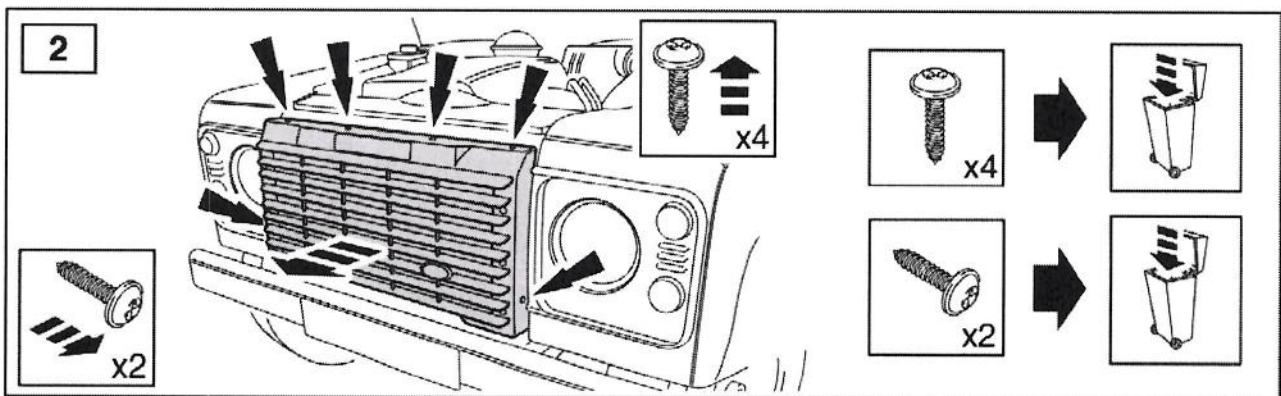

Fitting Instructions

Defender SVX style lights & grille