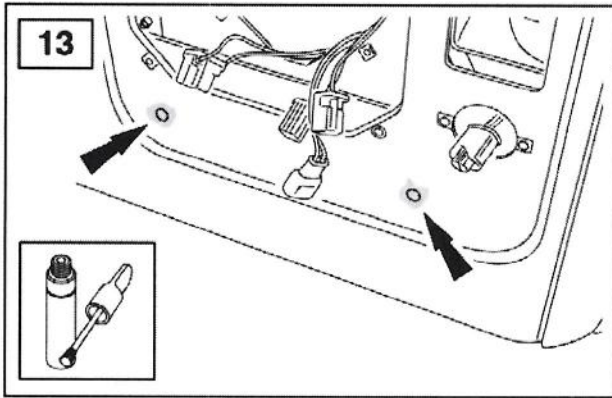

Fitting Instructions

Defender SVX style lights & grille