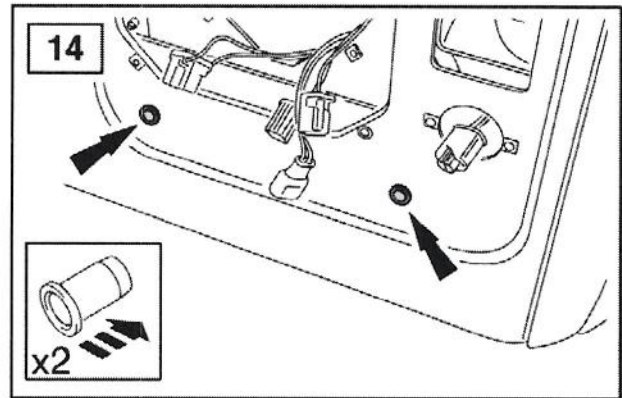

Fitting Instructions

Defender SVX style lights & grille