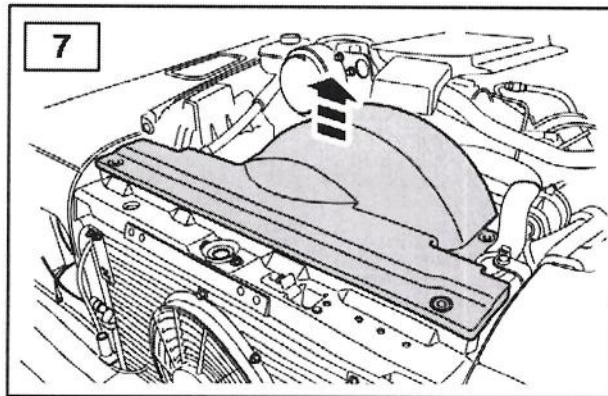

Fitting Instructions

Defender SVX style lights & grille