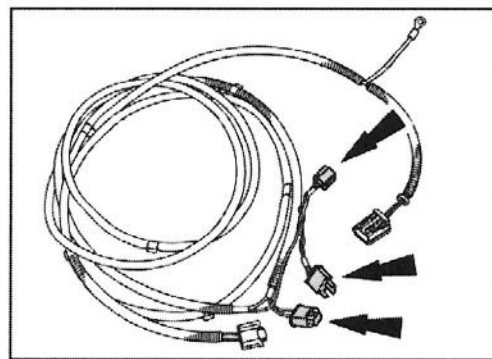

Fitting Instructions

Defender SVX style lights & grille