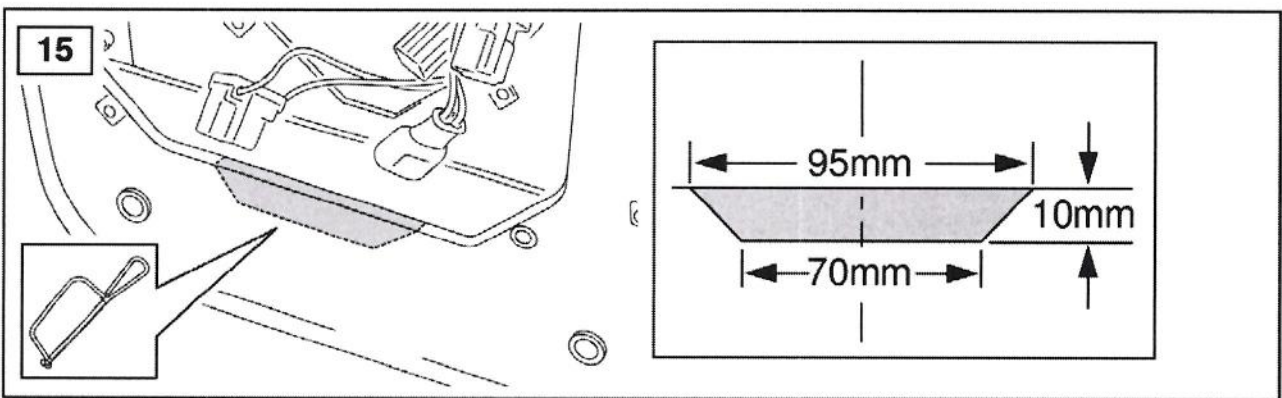

Fitting Instructions

Defender SVX style lights & grille