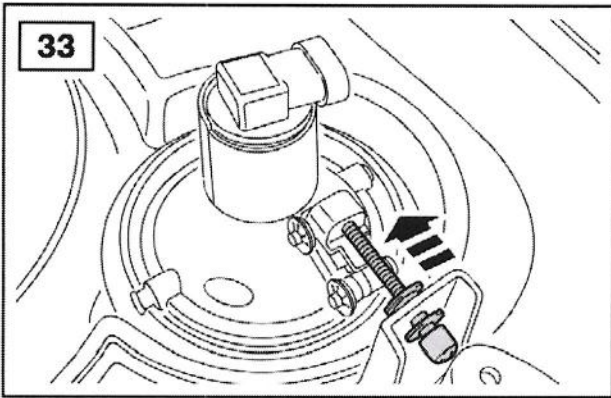

Fitting Instructions

Defender SVX style lights & grille