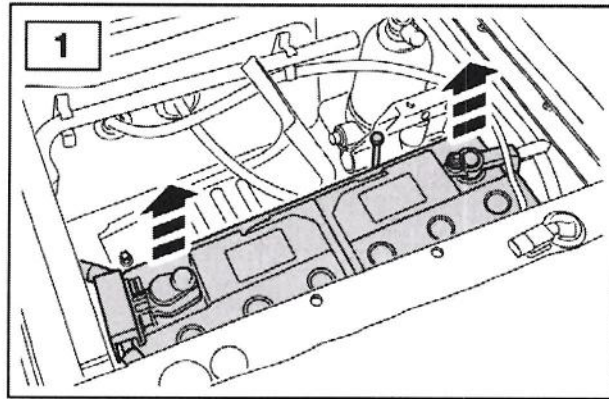

Fitting Instructions

Defender SVX style lights & grille