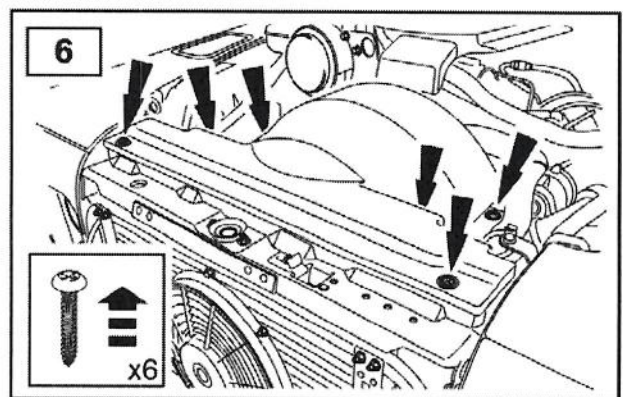

Fitting Instructions

Defender SVX style lights & grille