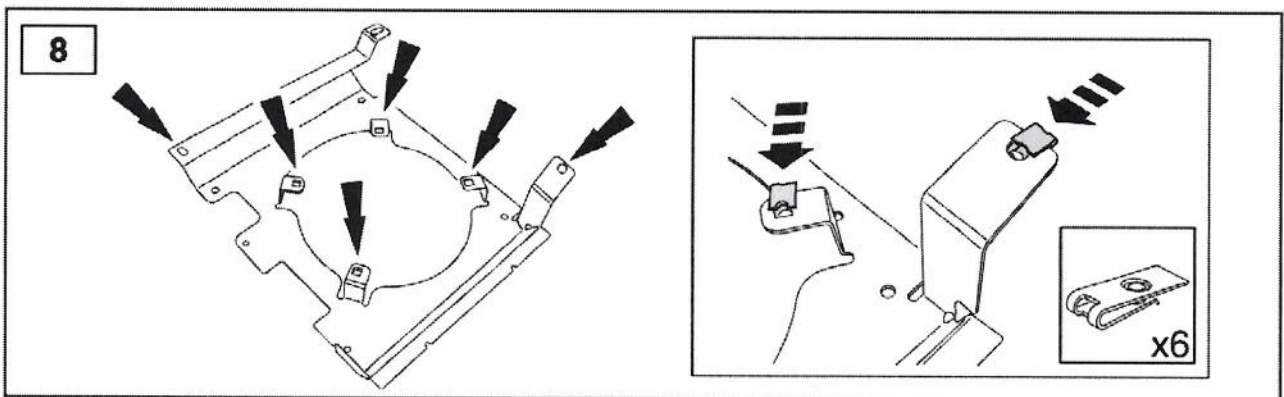

Fitting Instructions

Defender SVX style lights & grille