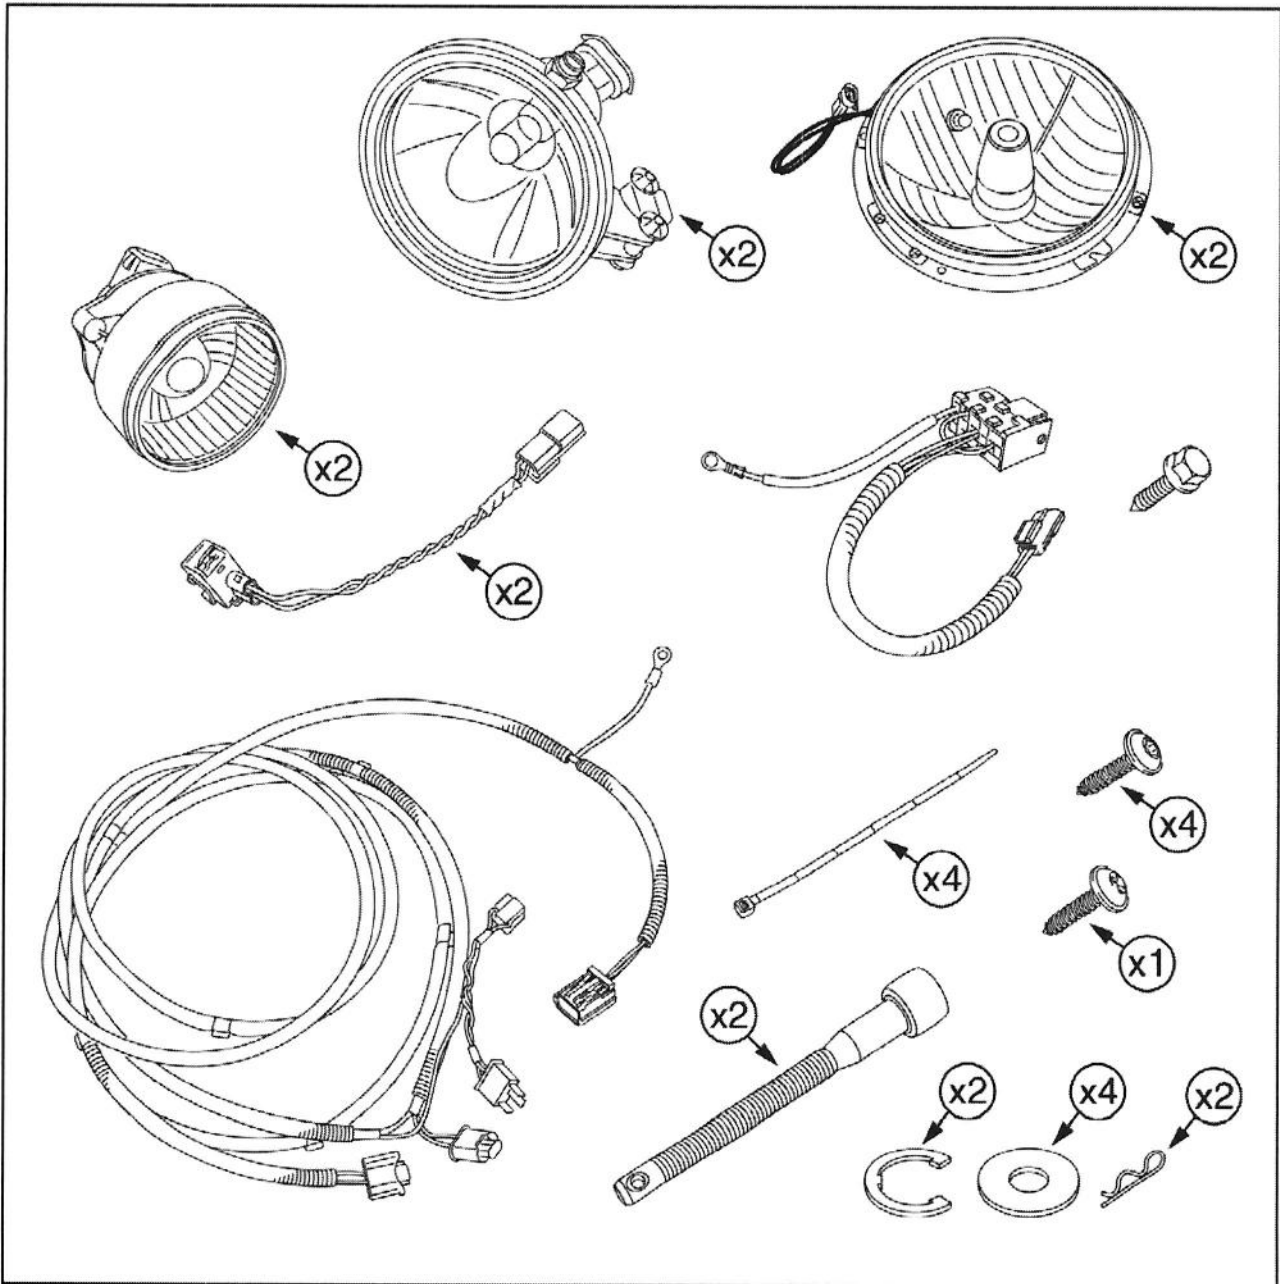

FITTING INSTRUCTIONS

> Defender SVX style lights & grille

VPLDV0001 & LR008361

Fitting Instructions

Defender SVX style lights & grille

Fitting Instructions

Defender SVX style lights & grille

Instructions are the same for both sides of the vehicle.