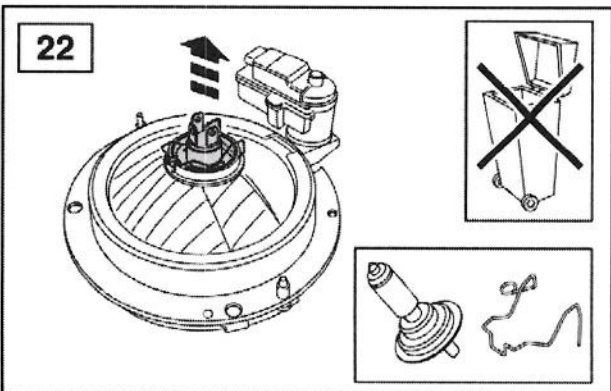

Fitting Instructions

Defender SVX style lights & grille