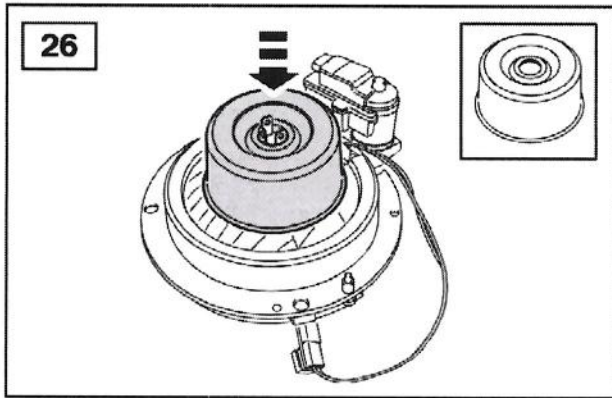

Fitting Instructions

Defender SVX style lights & grille