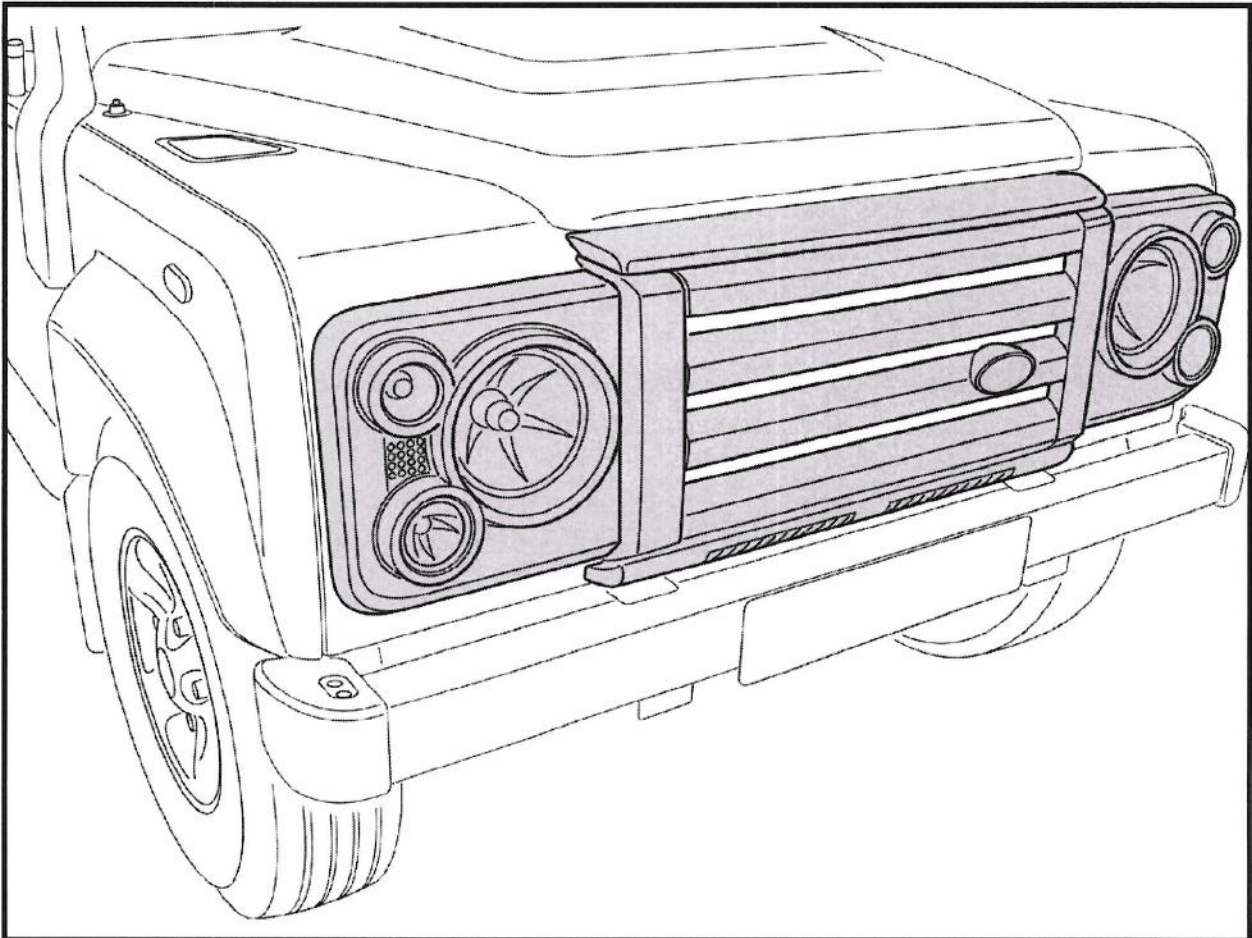

FITTING INSTRUCTIONS

> Defender SVX style lights & grille

VPLDV0001 & LR008361

Fitting Instructions

Defender SVX style lights & grille

Fitting Instructions

Defender SVX style lights & grille

Instructions are the same for both sides of the vehicle.