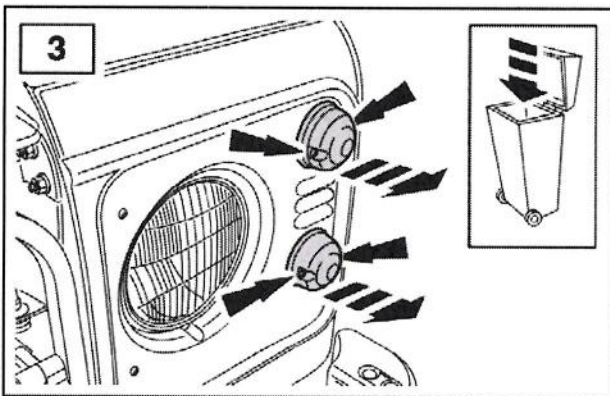

Fitting Instructions

Defender SVX style lights & grille