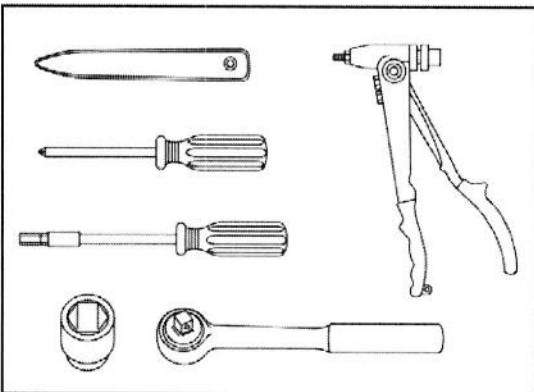

FITTING INSTRUCTIONS

> Defender SVX style lights & grille

VPLDV0001 & LR008361

Fitting Instructions

Defender SVX style lights & grille

Fitting Instructions

Defender SVX style lights & grille

Instructions are the same for both sides of the vehicle.