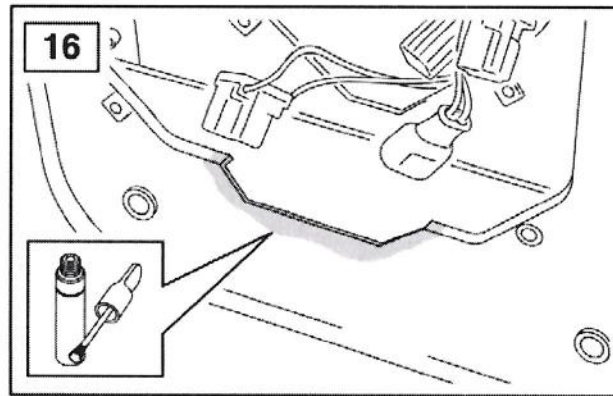

FITTING INSTRUCTIONS

> Defender SVX style lights & grille

VPLDV0001 & LR008361

Fitting Instructions

Defender SVX style lights & grille

Fitting Instructions

Defender SVX style lights & grille

Instructions are the same for both sides of the vehicle.

Fitting Instructions

Defender SVX style lights & grille

Fitting Instructions

Defender SVX style lights & grille

Fitting Instructions

Defender SVX style lights & grille

Fitting Instructions

Defender SVX style lights & grille