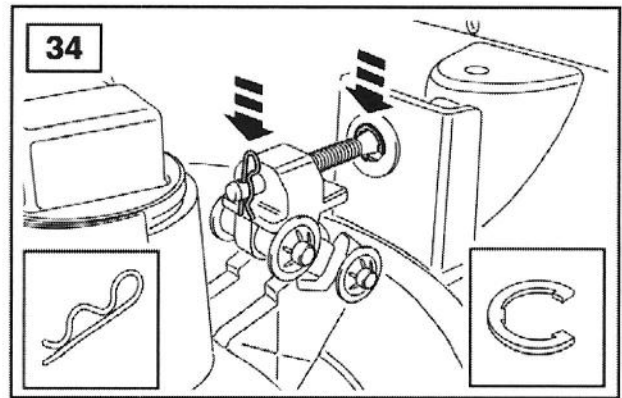

Fitting Instructions

Defender SVX style lights & grille