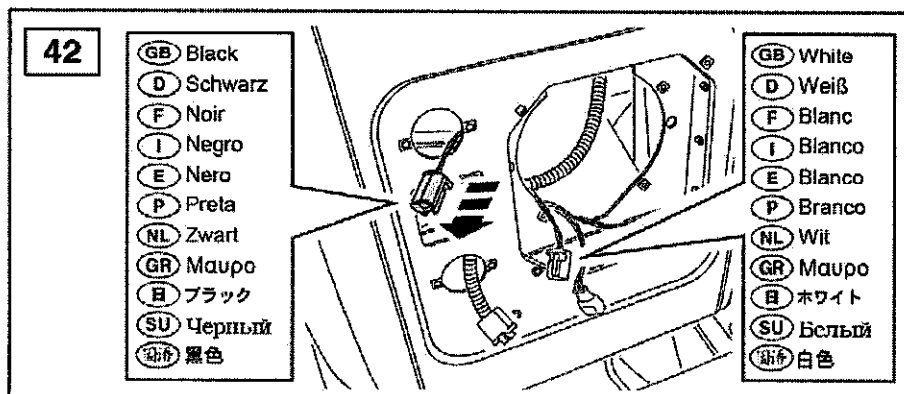

Fitting Instructions

Defender SVX style lights & grille

Fitting Instructions

Defender SVX style lights & grille

Fitting Instructions

Defender SVX style lights & grille

Fitting Instructions

Defender SVX style lights & grille