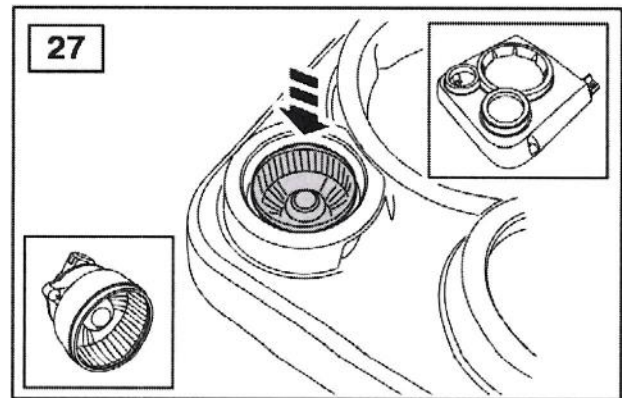

Fitting Instructions

Defender SVX style lights & grille