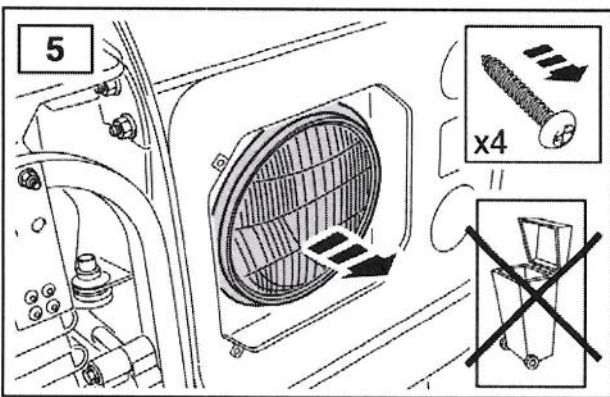

Fitting Instructions

Defender SVX style lights & grille