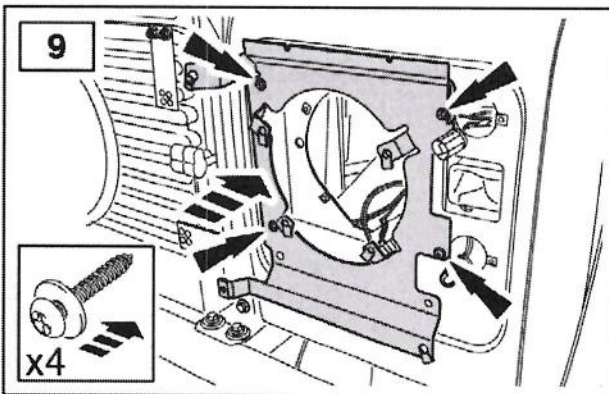

Fitting Instructions

Defender SVX style lights & grille