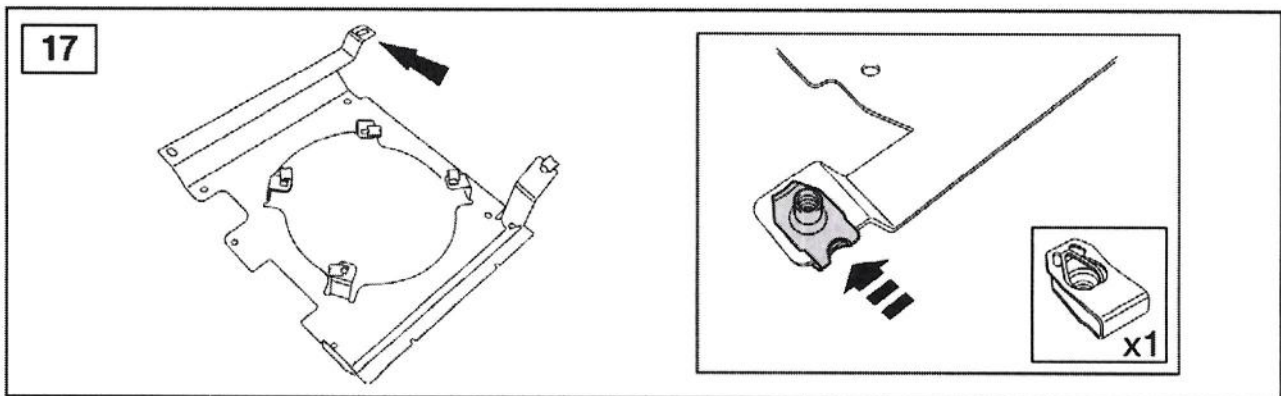

FITTING INSTRUCTIONS

> Defender SVX style lights & grille

VPLDV0001 & LR008361

Fitting Instructions

Defender SVX style lights & grille

Fitting Instructions

Defender SVX style lights & grille

Instructions are the same for both sides of the vehicle.

Fitting Instructions

Defender SVX style lights & grille

Fitting Instructions

Defender SVX style lights & grille

Fitting Instructions

Defender SVX style lights & grille

Fitting Instructions

Defender SVX style lights & grille