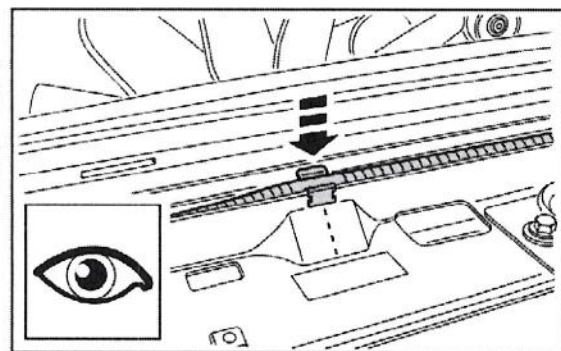

Fitting Instructions

Defender SVX style lights & grille