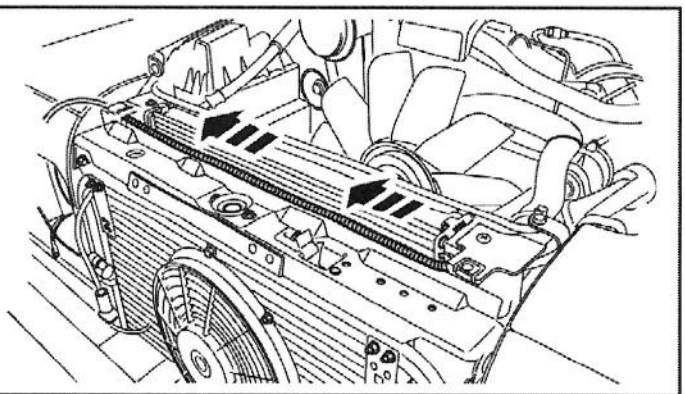

Fitting Instructions

Defender SVX style lights & grille