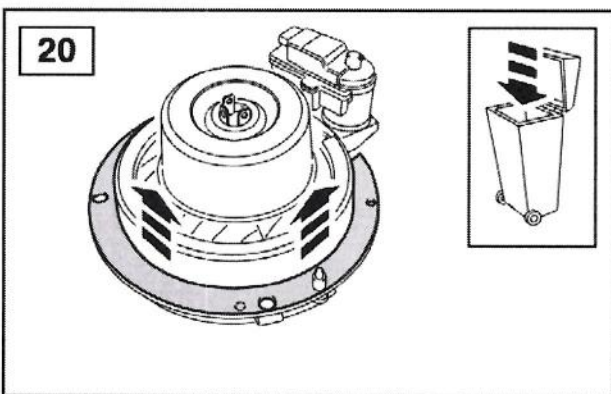

Fitting Instructions

Defender SVX style lights & grille