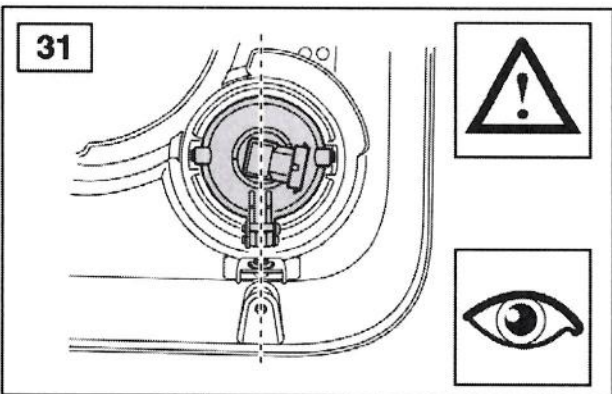

Fitting Instructions

Defender SVX style lights & grille