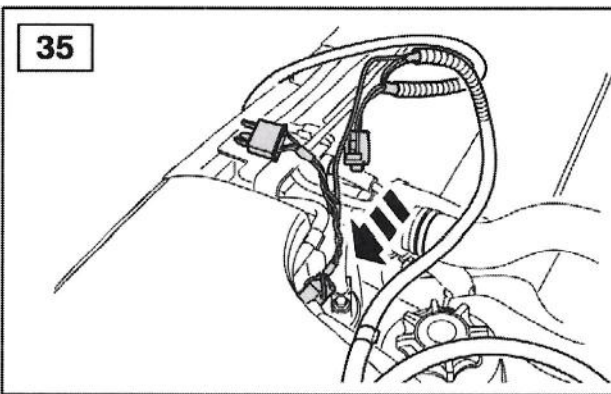

Fitting Instructions

Defender SVX style lights & grille