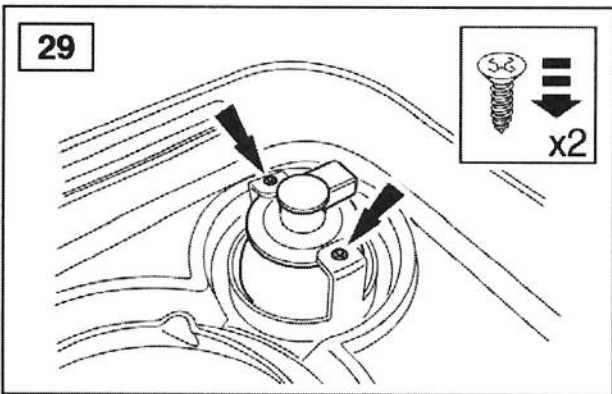

Fitting Instructions

Defender SVX style lights & grille