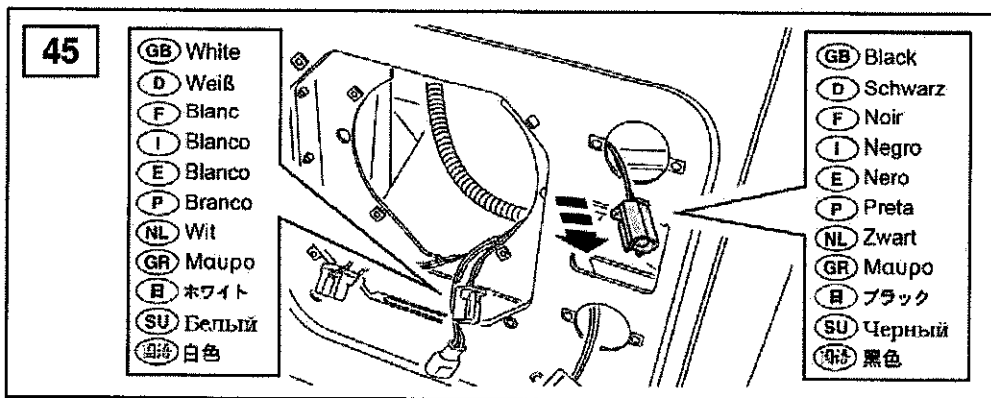

Fitting Instructions

Defender SVX style lights & grille

Fitting Instructions

Defender SVX style lights & grille

Fitting Instructions

Defender SVX style lights & grille

Fitting Instructions

Defender SVX style lights & grille