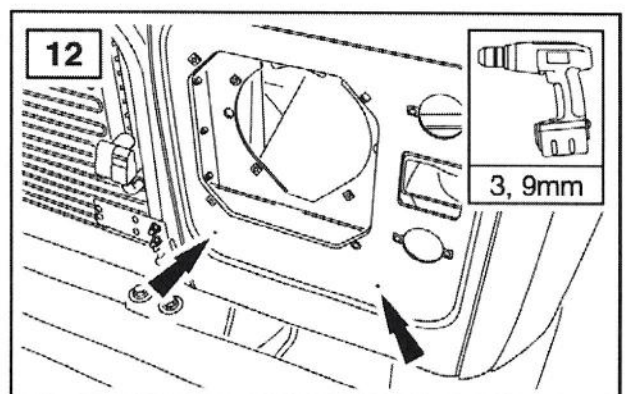

Fitting Instructions

Defender SVX style lights & grille